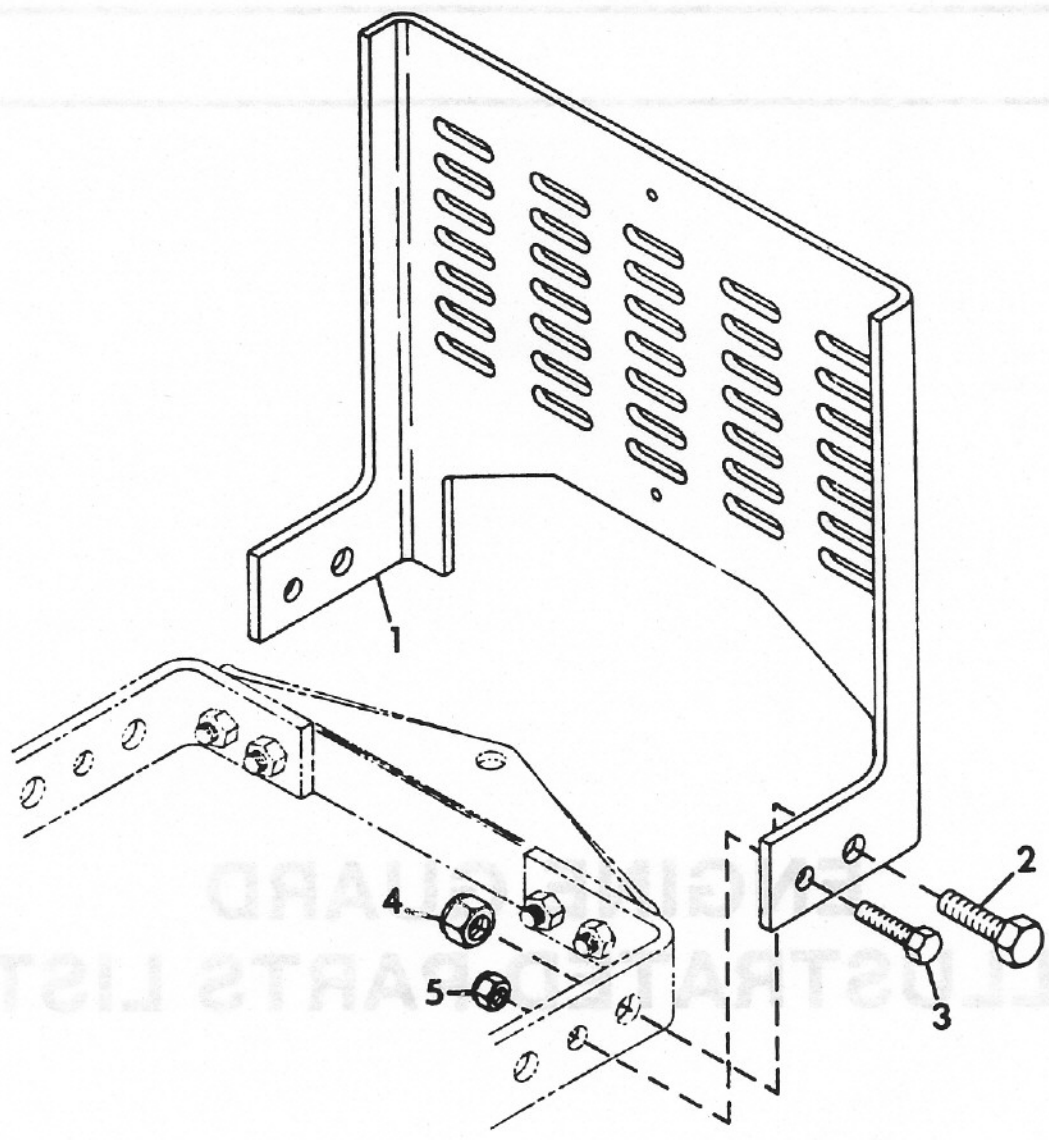

ENGINE GUARD ILLUSTRATED PARTS LIST

DESCRIPTION	QTY	PART NO.	ROW NO.
Guard, Engine	1	37794	1
Bolt, Hex 5/8-11x2.00	2	27121	2
Bolt, Hex 1/2-11x1.75	2	24079	3
Nut, Lock 5/8-11	2	21085	4
Nut, Lock 1/2-11	2	20207	5

GRAVELLY

ITEM NO.	PART NO.	QTY.	DESCRIPTION
1	37794	1	Guard, Engine
2	271723	2	Bolt, Hex 5/8-11x2.00
3	180179	2	Bolt, Hex 1/2-13x1.75
4	418692	2	Nut, Lock 5/8-11
5	435507	2	Nut, Lock 1/2-13